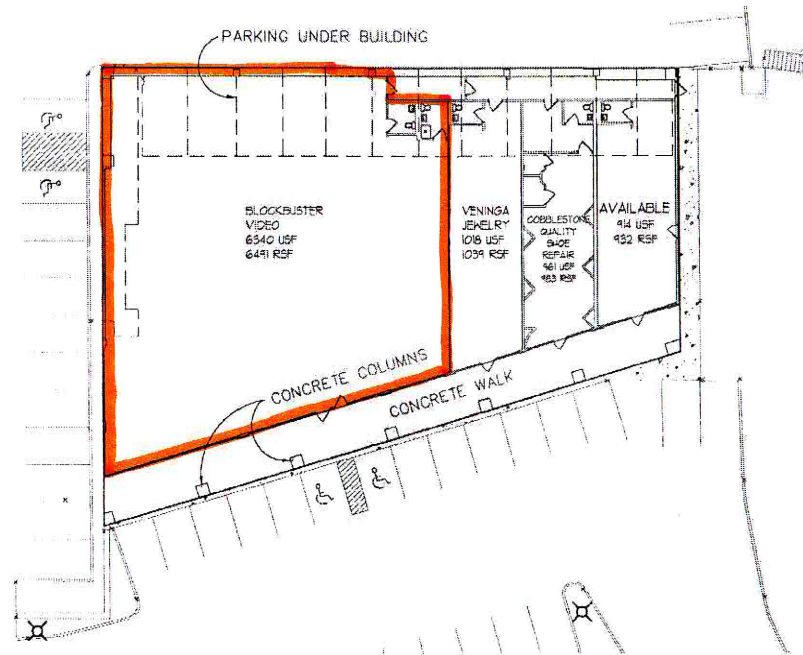

OLD BALLAS SHOPPING CENTER

11600 OLIVE STREET ROAD
ST. LOUIS, MISSOURI 63141

LOWER LEVEL: 6,735 RSF

UPPER LEVEL: 9,445 RSF