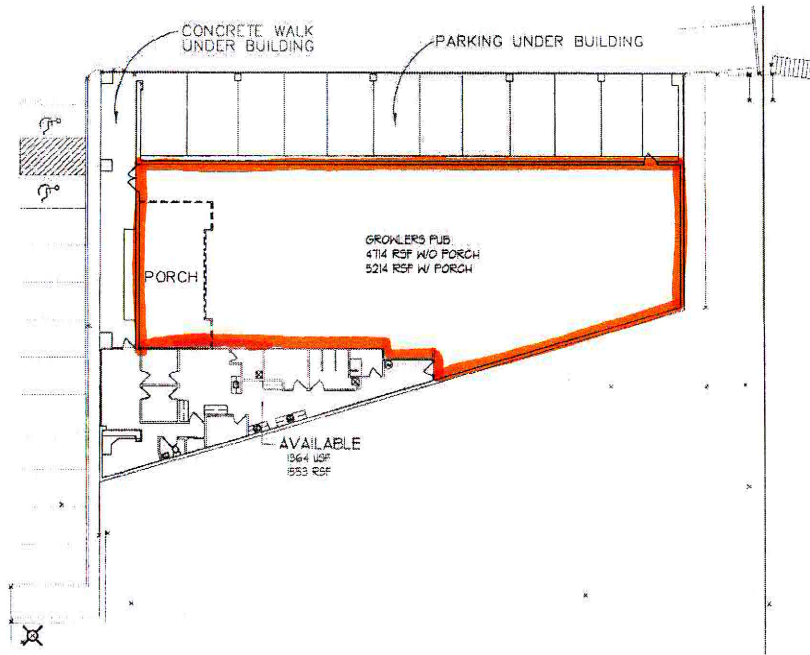

OLD BALLAS SHOPPING CENTER

11600 OLIVE STREET ROAD
ST. LOUIS, MISSOURI 63141

LOWER LEVEL: 6,735 RSF

UPPER LEVEL: 9,445 RSF