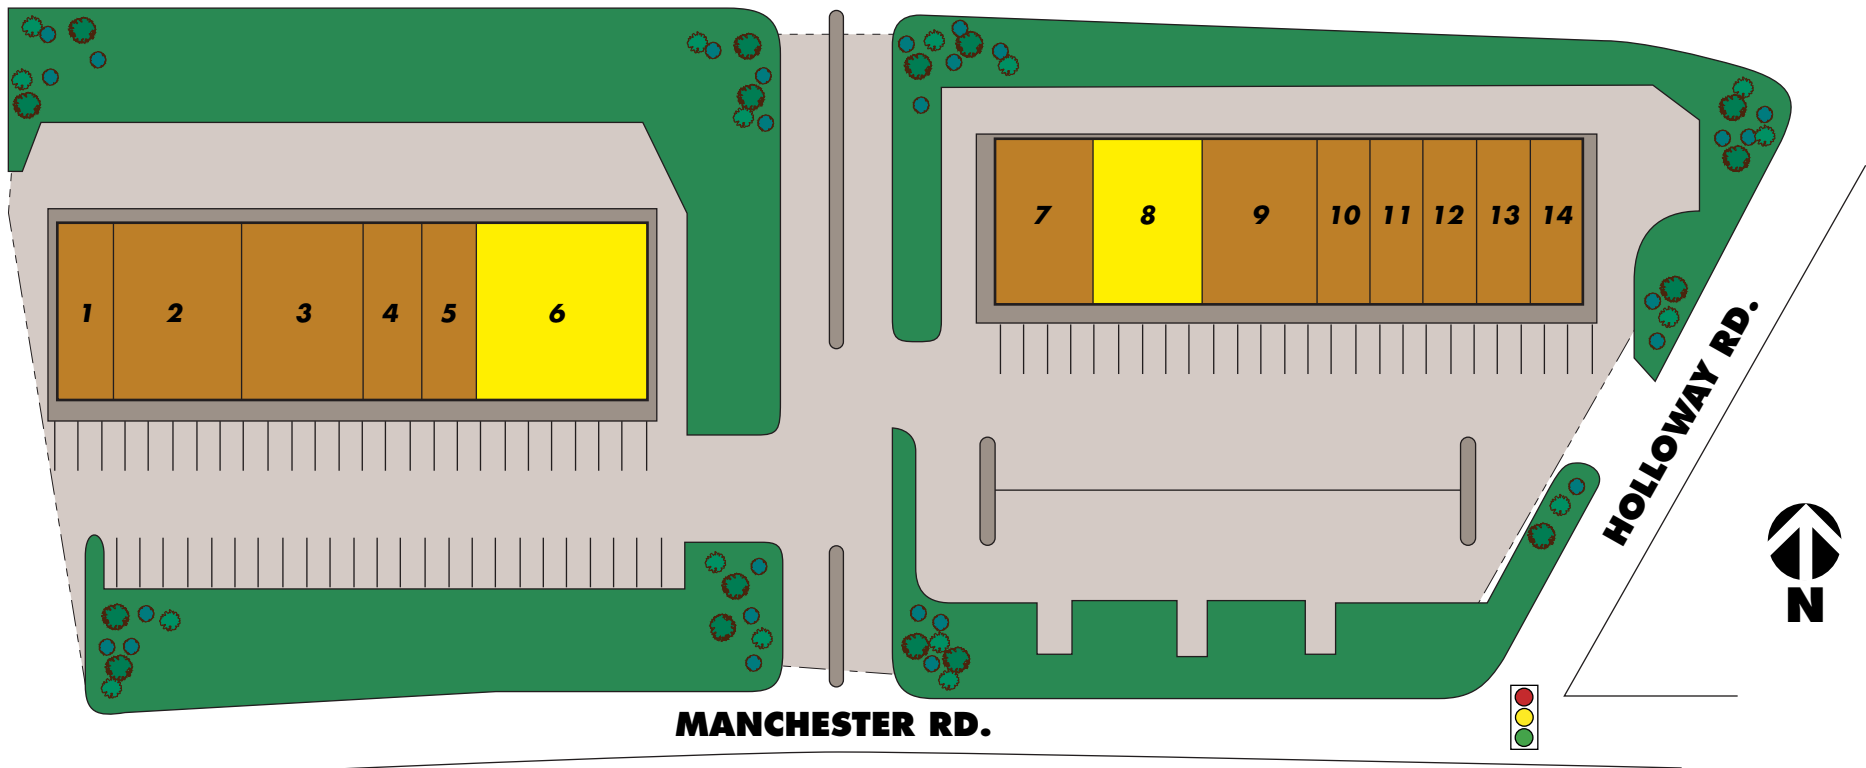

BALLWIN VILLAGE SHOPPING CENTER

Ballwin, Missouri

SITE SUMMARY

27,871 SQ. FT.

1	R. Jon Bopp	1,360 SQ. FT.
2	Smoke N Fire	3,146 SQ. FT.
3	Porter Paints	3,457 SQ. FT.
4	Missouri National Guard	1,320 SQ. FT.
5	Nail Fashions	1,309 SQ. FT.
6	Available	4,011 SQ. FT.
7	Oberweis Dairy	2,493 SQ. FT.
8	Available	2,176 SQ. FT.
9	John Pils Posters, LTD.	2,480 SQ. FT.
10	The UPS Store	1,200 SQ. FT.
11	TanFastic	1,200 SQ. FT.
12	Nationwide Insurance Services	1,200 SQ. FT.
13	Salon Dakota	1,200 SQ. FT.
14	St. Louis Cremation	1,319 SQ. FT.

KEY

1045 South Woods Mill Rd., Suite One
 Town & Country, MO 63017
 (636) 227-3200

This site plan is presented solely for the purpose of identifying the approximate location and size of the building presently contemplated by the owner. Building sizes, site dimensions, access and parking areas, existing tenant locations and identities are subject to change without notice at the owners discretion.